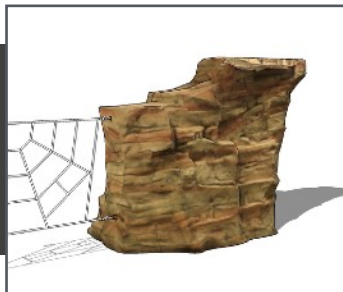

A realistic rock climber with varying degrees of climbing difficulties. Constructed of durable Glass Fiber Reinforced Concrete (GFRC). The unique design allows for 360 degrees of climbing, integrated handholds, realistic texture, fossil reliefs and a one of a kind ADA access for users of all abilities. Choose a variety of designs from our Rope Links (8000001, 8000200 thru 8000205) to attach to the Strato Rock Climber w/rope tabs.

**Strato Rock Climber
1000001**

L: 10'-3" x W: 7'-4" x H: 8'-0"
5,200 LBS

**Strato Rock Climber
w/Rope Tabs
1000010**

**Strato Rock Climber
w/Slide Attachment
1000011**

**Strato Rock Climber w/Slide
Attachment and Rope Tabs
1000012**

~ Dimensions and weights are approximate ~
~ Heights shown from top of surfacing ~
User Group Age: 5-12

All images and concepts are Copyright © 2016, Cre8Play, LLC-All rights reserved. Cre8Play may change or modify this information as necessary and without notice.