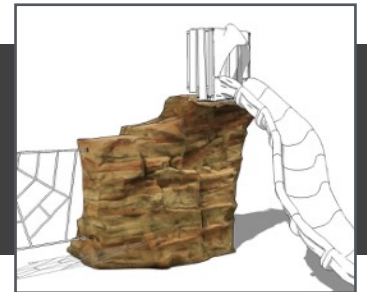

A realistic rock climber with varying degrees of climbing difficulties. Constructed of durable Glass Fiber Reinforced Concrete (GFRC). The unique design allows for 360 degrees of climbing, integrated handholds, realistic texture, fossil reliefs and a one of a kind ADA access for users of all abilities. Choose a variety of designs from our Rope Links (8000001, 8000200 thru 8000205) to attach to the Strato Rock Climber w/rope tabs.

**Strato Rock Climber
1000001**

L: 10'-3" x W: 7'-4" x H: 8'-0"
5,200 LBS

**Strato Rock Climber
w/Rope Tabs
1000010**

**Strato Rock Climber
w/Slide Attachment
1000011**

**Strato Rock Climber w/Slide
Attachment and Rope Tabs
1000012**

~ Dimensions and weights are approximate ~
~ Heights shown from top of surfacing ~
User Group Age: 5-12

All images and concepts are Copyright © 2016, Cre8Play, LLC-All rights reserved. Cre8Play may change or modify this information as necessary and without notice.