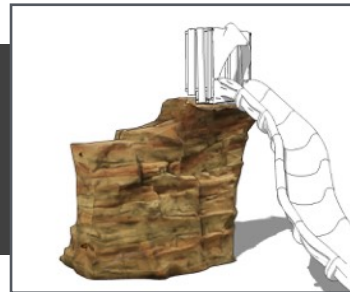

A realistic rock climber with varying degrees of climbing difficulties. Constructed of durable Glass Fiber Reinforced Concrete (GFRC). The unique design allows for 360 degrees of climbing, integrated handholds, realistic texture, fossil reliefs and a one of a kind ADA access for users of all abilities. Choose a variety of designs from our Rope Links (8000001, 8000200 thru 8000205) to attach to the Strato Rock Climber w/rope tabs.

**Strato Rock Climber
1000001**

L: 10'-3" x W: 7'-4" x H: 8'-0"
5,200 LBS

**Strato Rock Climber
w/Rope Tabs
1000010**

**Strato Rock Climber
w/Slide Attachment
1000011**

**Strato Rock Climber w/Slide
Attachment and Rope Tabs
1000012**

~ Dimensions and weights are approximate ~
~ Heights shown from top of surfacing ~
User Group Age: 5-12

All images and concepts are Copyright © 2016, Cre8Play, LLC-All rights reserved. Cre8Play may change or modify this information as necessary and without notice.