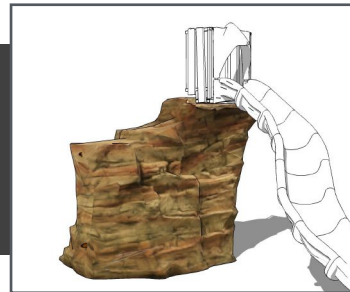

A realistic rock climber with varying degrees of climbing difficulties. Constructed of durable Glass Fiber Reinforced Concrete (GFRC). The unique design allows for 360 degrees of climbing, integrated handholds, realistic texture, fossil reliefs and a one of a kind ADA access for users of all abilities.

**Strato Rock Climber  
1000001**

L: 10'-3" x W: 7'4" x H: 8'-0"  
5,200 LBS

**Strato Rock Climber  
w/Rope Tabs  
1000010**

**Strato Rock Climber  
w/Slide Attachment  
1000011**

**Strato Rock Climber w/Slide  
Attachment and Rope Tabs  
1000012**

~ Dimensions and weights are approximate ~  
~ Heights shown from top of surfacing ~  
**User Group Age: 5-12**

All images and concepts are Copyright © 2016, Cre8Play, LLC-All rights reserved. Cre8Play may change or modify this information as necessary and without notice.