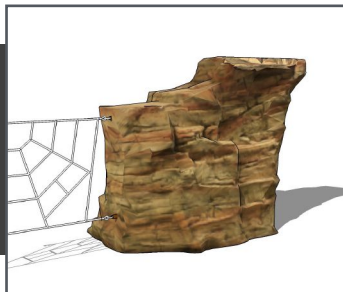

A realistic rock climber with varying degrees of climbing difficulties. Constructed of durable Glass Fiber Reinforced Concrete (GFRC). The unique design allows for 360 degrees of climbing, integrated handholds, realistic texture, fossil reliefs and a one of a kind ADA access for users of all abilities.

**Strato Rock Climber  
1000001**

L: 10'-3" x W: 7'4" x H: 8'-0"  
5,200 LBS

**Strato Rock Climber  
w/Rope Tabs  
1000010**

**Strato Rock Climber  
w/Slide Attachment  
1000011**

**Strato Rock Climber w/Slide  
Attachment and Rope Tabs  
1000012**

~ Dimensions and weights are approximate ~  
~ Heights shown from top of surfacing ~  
**User Group Age: 5-12**

All images and concepts are Copyright © 2016, Cre8Play, LLC-All rights reserved. Cre8Play may change or modify this information as necessary and without notice.