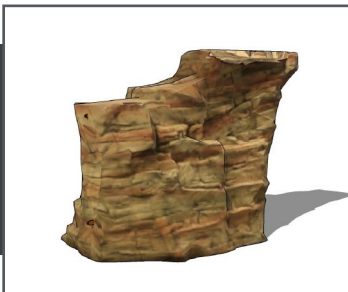

A realistic rock climber with varying degrees of climbing difficulties. Constructed of durable Glass Fiber Reinforced Concrete (GFRC). The unique design allows for 360 degrees of climbing, integrated handholds, realistic texture, fossil reliefs and a one of a kind ADA access for users of all abilities.

**Strato Rock Climber  
1000001**

L: 10'-3" x W: 7'4" x H: 8'-0"  
5,200 LBS

**Strato Rock Climber  
w/Rope Tabs  
1000010**

**Strato Rock Climber  
w/Slide Attachment  
1000011**

**Strato Rock Climber w/Slide  
Attachment and Rope Tabs  
1000012**

~ Dimensions and weights are approximate ~  
~ Heights shown from top of surfacing ~  
**User Group Age: 5-12**

All images and concepts are Copyright © 2016, Cre8Play, LLC-All rights reserved. Cre8Play may change or modify this information as necessary and without notice.