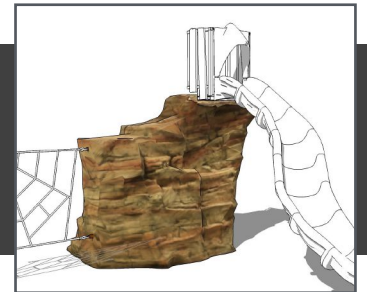

A realistic rock climber with varying degrees of climbing difficulties. Constructed of durable Glass Fiber Reinforced Concrete (GFRC). The unique design allows for 360 degrees of climbing, integrated handholds, realistic texture, fossil reliefs and a one of a kind ADA access for users of all abilities.

**Strato Rock Climber  
1000001**

L: 10'-3" x W: 7'4" x H: 8'-0"  
5,200 LBS

**Strato Rock Climber  
w/Rope Tabs  
1000010**

**Strato Rock Climber  
w/Slide Attachment  
1000011**

**Strato Rock Climber w/Slide  
Attachment and Rope Tabs  
1000012**

~ Dimensions and weights are approximate ~  
~ Heights shown from top of surfacing ~  
**User Group Age: 5-12**

All images and concepts are Copyright © 2016, Cre8Play, LLC-All rights reserved. Cre8Play may change or modify this information as necessary and without notice.