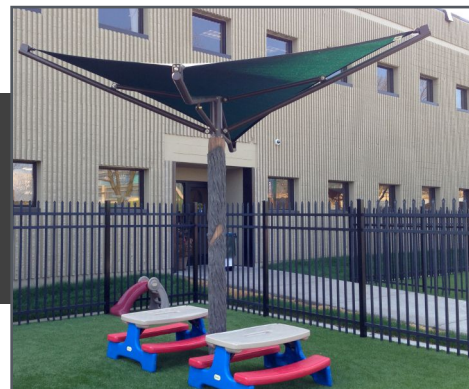

This Tree Themed Shade offers a unique shape that will provide much needed shade to your environment. Inspired by nature, the canopy can be used in a variety of ways, such as over a bench or to shade your play space.

Hyper Tree Themed Shade
3000004

L: 14'-0" x W: 14'-0" x H: 11'-6"
450 LBS

~ Dimensions and weights are approximate ~
~ Heights shown from top of surfacing ~