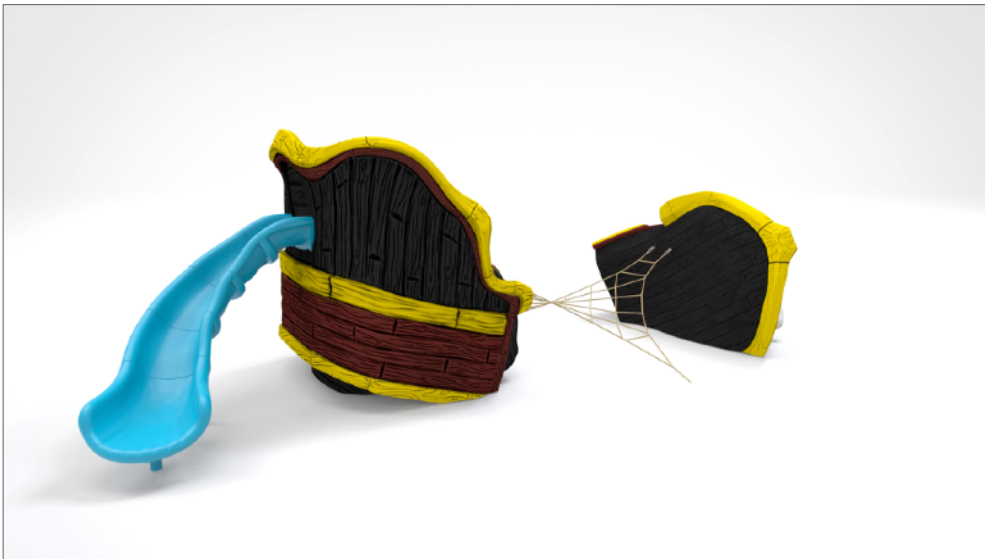

A fun pirate ship themed climber with varying degrees of climbing difficulties. Constructed of durable Glass Fiber Reinforced Concrete (GFRC). The unique design allows for 360 degrees of climbing, integrated handholds, realistic texture.

L: 28' 0"
W: 12' 8"
H: 9' 8"
11,500 LBS