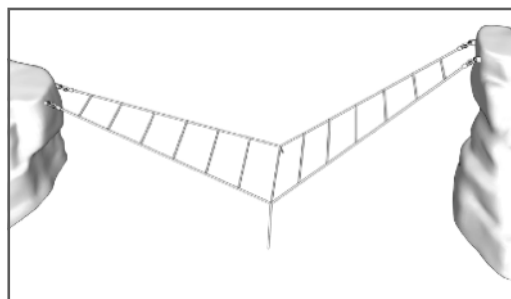

Hook your Cre8Play Ledge Rock & Crest Rock Climbers together with our Net Climber/Links! These free moving, reinforced ropes are great climbing additions. Choose any of the options below.

Angled Net Climber
8000207
4' Side
50 LBS

Shown with 1000295 Ledge Rock Climber (not included)

Ledge Rock not included

Angled Net Climber
8000208
6' Side
70 LBS

Shown with 1000295 Ledge Rock Climber (not included)

Ledge Rock not included

Double Angled Net Climber
8000209
6' Side
90 LBS

Shown with 1000295 Ledge Rock Climber (not included)

Four Points Net Climber Link
8000210
4' Side to 4' Side
120 LBS

Shown with 1000292 Crest Rock Climber (not included)

Double Ladder Net Climber Link
8000211
4' Side to 4' Side
100 LBS

Shown with 1000295 Ledge Rock Climber (not included)

Double Ladder Net Climber Link
8000211
4' Side to 6' Side
100 LBS

Shown with 1000295 Ledge Rock Climber (not included)

Double Ladder Net Climber Link
8000211
6' Side to 6' Side
100 LBS