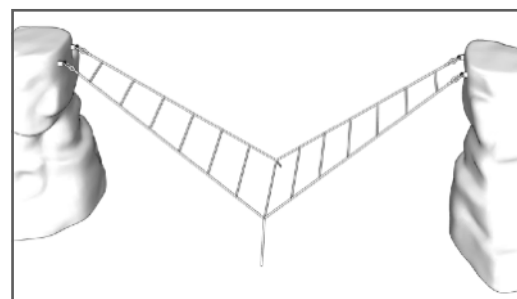

Hook your Cre8Play Ledge Rock & Crest Rock Climbers together with our Net Climber/Links! These free moving, reinforced ropes are great climbing additions. Choose any of the options below.

Angled Net Climber
8000207
4' Side
50 LBS

Shown with 1000295 Ledge Rock Climber (not included)

Ledge Rock not included

Angled Net Climber
8000208
6' Side
70 LBS

Shown with 1000295 Ledge Rock Climber (not included)

Ledge Rock not included

Double Angled Net Climber
8000209
6' Side
90 LBS

Shown with 1000295 Ledge Rock Climber (not included)

Four Points Net Climber Link
8000210
4' Side to 4' Side
120 LBS

Shown with 1000292 Crest Rock Climber (not included)

Double Ladder Net Climber Link
8000211
4' Side to 4' Side
100 LBS

Shown with 1000295 Ledge Rock Climber (not included)

Double Ladder Net Climber Link
8000211
4' Side to 6' Side
100 LBS

Shown with 1000295 Ledge Rock Climber (not included)

Double Ladder Net Climber Link
8000211
6' Side to 6' Side
100 LBS