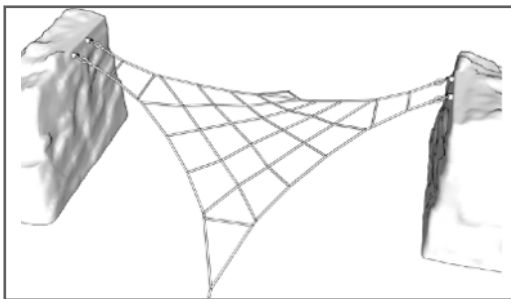

Hook your Cre8Play Ledge Rock & Crest Rock Climbers together with our Net Climber/Links! These free moving, reinforced ropes are great climbing additions. Choose any of the options below.

Angled Net Climber
8000207
4' Side
50 LBS

Shown with 1000295 Ledge Rock Climber (not included)

Ledge Rock not included

Angled Net Climber
8000208
6' Side
70 LBS

Shown with 1000295 Ledge Rock Climber (not included)

Ledge Rock not included

Double Angled Net Climber
8000209
6' Side
90 LBS

Shown with 1000295 Ledge Rock Climber (not included)

Four Points Net Climber Link
8000210
4' Side to 4' Side
120 LBS

Shown with 1000292 Crest Rock Climber (not included)

Double Ladder Net Climber Link
8000211
4' Side to 4' Side
100 LBS

Shown with 1000295 Ledge Rock Climber (not included)

Double Ladder Net Climber Link
8000211
4' Side to 6' Side
100 LBS

Shown with 1000295 Ledge Rock Climber (not included)

Double Ladder Net Climber Link
8000211
6' Side to 6' Side
100 LBS