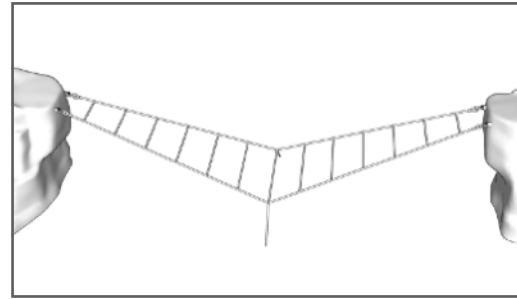

Hook your Cre8Play Ledge Rock & Crest Rock Climbers together with our Net Climber/Links! These free moving, reinforced ropes are great climbing additions. Choose any of the options below.

Angled Net Climber
8000207
4' Side
50 LBS

Shown with 1000295 Ledge Rock Climber (not included)

Ledge Rock not included

Angled Net Climber
8000208
6' Side
70 LBS

Shown with 1000295 Ledge Rock Climber (not included)

Ledge Rock not included

Double Angled Net Climber
8000209
6' Side
90 LBS

Shown with 1000295 Ledge Rock Climber (not included)

Four Points Net Climber Link
8000210
4' Side to 4' Side
120 LBS

Shown with 1000292 Crest Rock Climber (not included)

Double Ladder Net Climber Link
8000211
4' Side to 4' Side
100 LBS

Shown with 1000295 Ledge Rock Climber (not included)

Double Ladder Net Climber Link
8000211
4' Side to 6' Side
100 LBS

Shown with 1000295 Ledge Rock Climber (not included)

Double Ladder Net Climber Link
8000211
6' Side to 6' Side
100 LBS