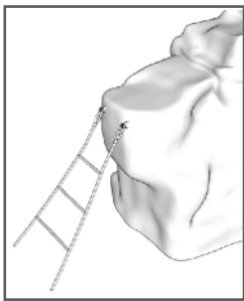

Hook your Cre8Play Ledge Rock & Crest Rock Climbers together with our Net Climber/Links! These free moving, reinforced ropes are great climbing additions. Choose any of the options below.

Angled Net Climber
8000207
4' Side
50 LBS

Shown with 1000295 Ledge Rock Climber (not included)

Ledge Rock not included

Angled Net Climber
8000208
6' Side
70 LBS

Shown with 1000295 Ledge Rock Climber (not included)

Ledge Rock not included

Double Angled Net Climber
8000209
6' Side
90 LBS

Shown with 1000295 Ledge Rock Climber (not included)

Four Points Net Climber Link
8000210
4' Side to 4' Side
120 LBS

Shown with 1000292 Crest Rock Climber (not included)

Double Ladder Net Climber Link
8000211
4' Side to 4' Side
100 LBS